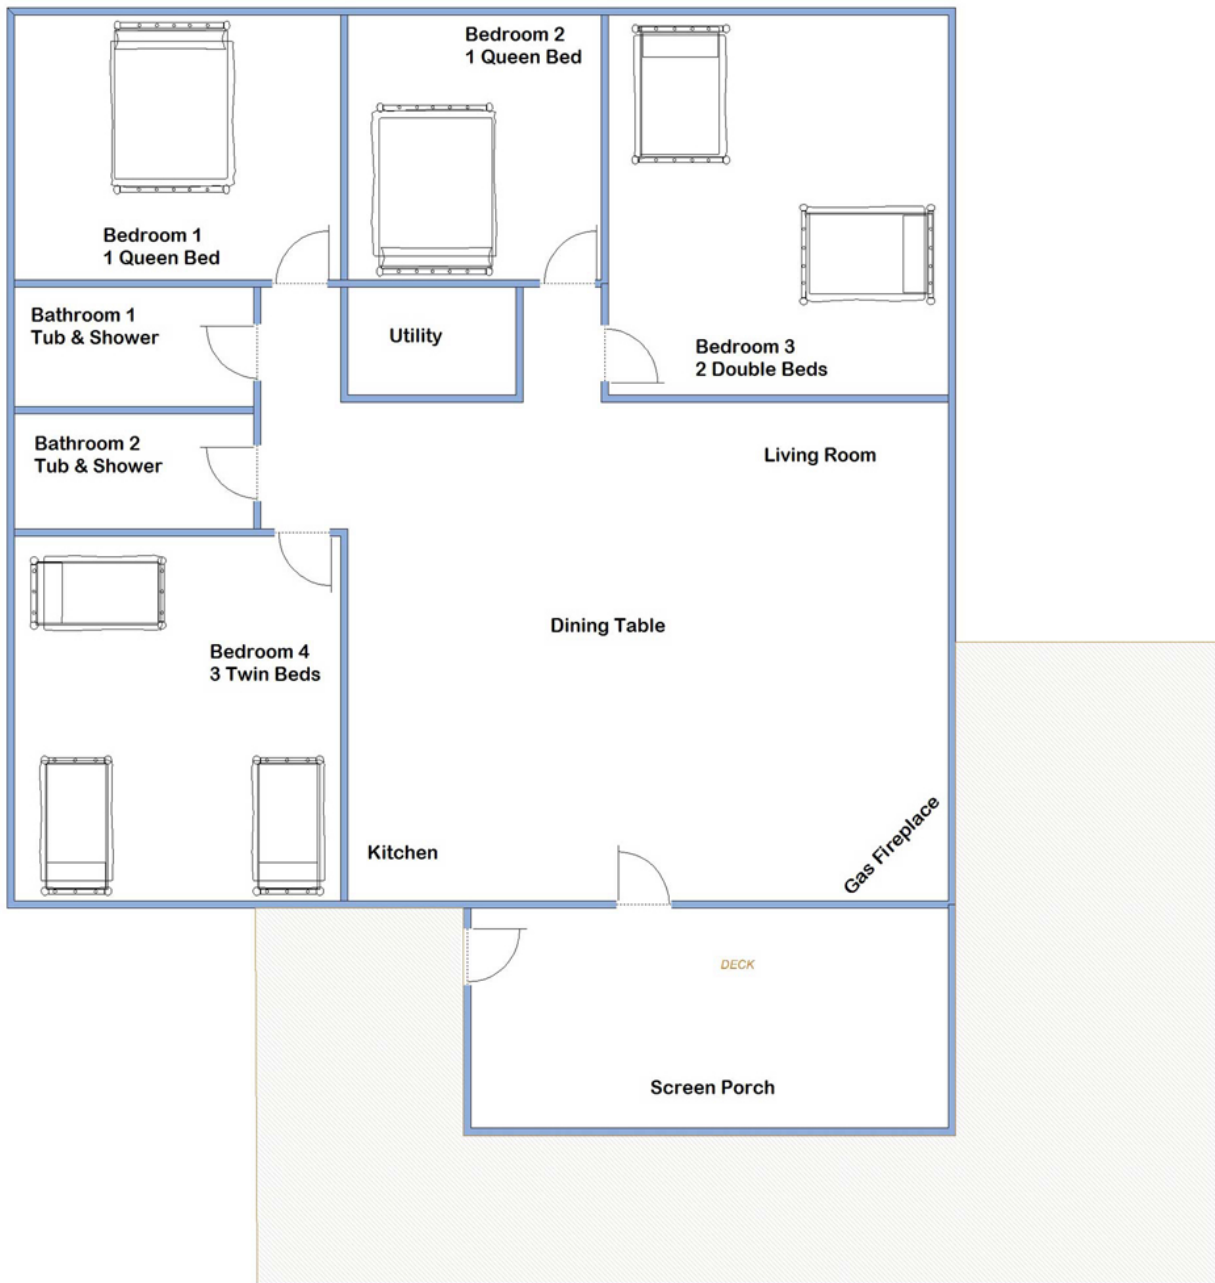

FIRESIDE

- ✓ **4 Bedrooms**
- ✓ **2 Full Bathrooms**
- ✓ **Front Row Above The Beach**
- ✓ **Approx. 180' From The Water**
- ✓ **Sleeps 12 (Rate Based on 8)**
- ✓ **Satellite TV**
- ✓ **Gas Fireplace**
- ✓ **Central Air Conditioning**
- ✓ **Open Deck**
- ✓ **Full Kitchen with Dishwasher**

What's In The Cabin?

Kitchen

- ✓ **Refrigerator**
- ✓ **Oven**
- ✓ **Dishwasher**
- ✓ **Microwave**
- ✓ **Coffee Maker**
- ✓ **Toaster**
- ✓ **Griddle**
- ✓ **Crock Pot**
- ✓ **Blender**
- ✓ **Pots & Pans**
- ✓ **Dishware**
- ✓ **Utensils**
- ✓ **Silverware**
- ✓ **Drinkware**
- ✓ **Bakeware**

Bedroom

- ✓ **Bed(s)**
- ✓ **Linens**
- ✓ **2 Pillows Per Head**
- ✓ **Dresser or Shelf**
- ✓ **Bedside Table(s)**

Living Room

- ✓ **Satellite TV**
- ✓ **Futon or Couch**
- ✓ **Chair(s)/Recliner(s)**
- ✓ **Coffee Table**

Bedroom 1 ~ Queen Bed

Bedroom 2 ~ Queen Bed

Bedroom 3 ~ 2 Double Beds

Bedroom 4 ~ 3 Twin Beds

Living Room ~ Futon

Sleeping for up to 12. Cabin rate based on 8.