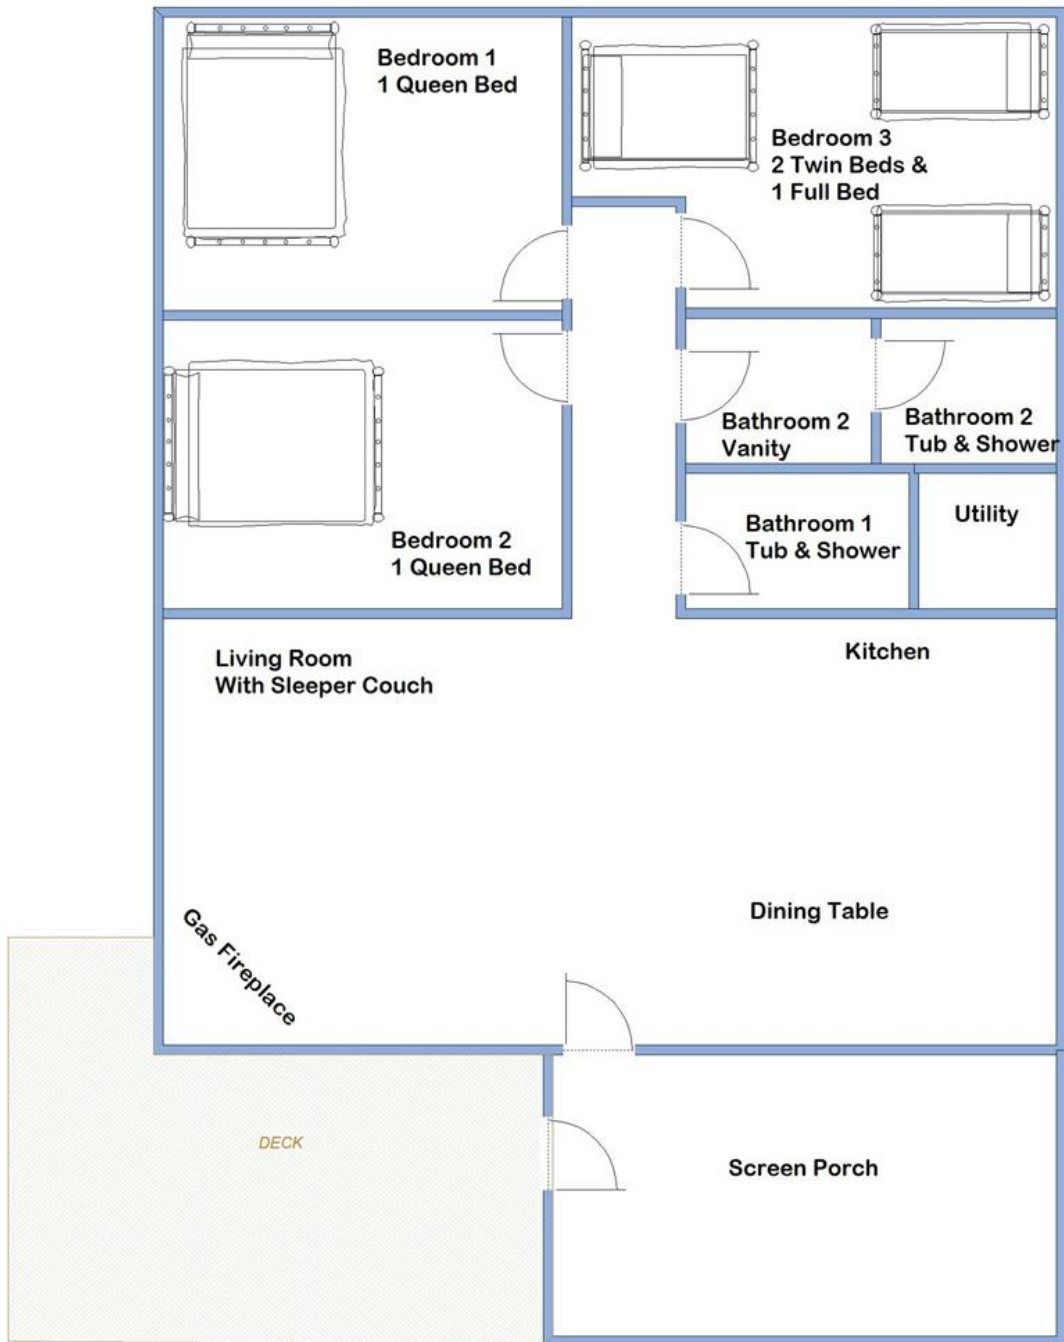

CARDINAL

- ✓ **3 Bedrooms**
- ✓ **2 Full Bathrooms**
- ✓ **Rear Row View of Lake**
- ✓ **Approx. 170' From The Water**
- ✓ **Sleeps 9 (Rate Based on 6)**
- ✓ **Satellite TV**
- ✓ **Gas Fireplace**
- ✓ **Central Air Conditioning**
- ✓ **Open Deck & Screen Porch**
- ✓ **Full Kitchen with Dishwasher**

What's In The Cabin?

Kitchen

- ✓ **Refrigerator**
- ✓ **Oven**
- ✓ **Dishwasher**
- ✓ **Microwave**
- ✓ **Coffee Maker**
- ✓ **Toaster**
- ✓ **Griddle**
- ✓ **Crock Pot**
- ✓ **Blender**
- ✓ **Pots & Pans**
- ✓ **Dishware**
- ✓ **Utensils**
- ✓ **Silverware**
- ✓ **Drinkware**
- ✓ **Bakeware**

Bedroom

- ✓ **Bed(s)**
- ✓ **Linens**
- ✓ **2 Pillows Per Head**
- ✓ **Dresser or Shelf**
- ✓ **Bedside Table(s)**

Living Room

- ✓ **Satellite TV**
- ✓ **Futon or Couch**
- ✓ **Chair(s)/Recliner(s)**
- ✓ **Coffee Table**

Bedroom 1 ~ Queen Bed

Bedroom 2 ~ Queen Bed

Bedroom 3 ~ Double & 2 Twin Beds

Living Room ~ Futon

Sleeping for up to 9. Cabin rate based on 6.