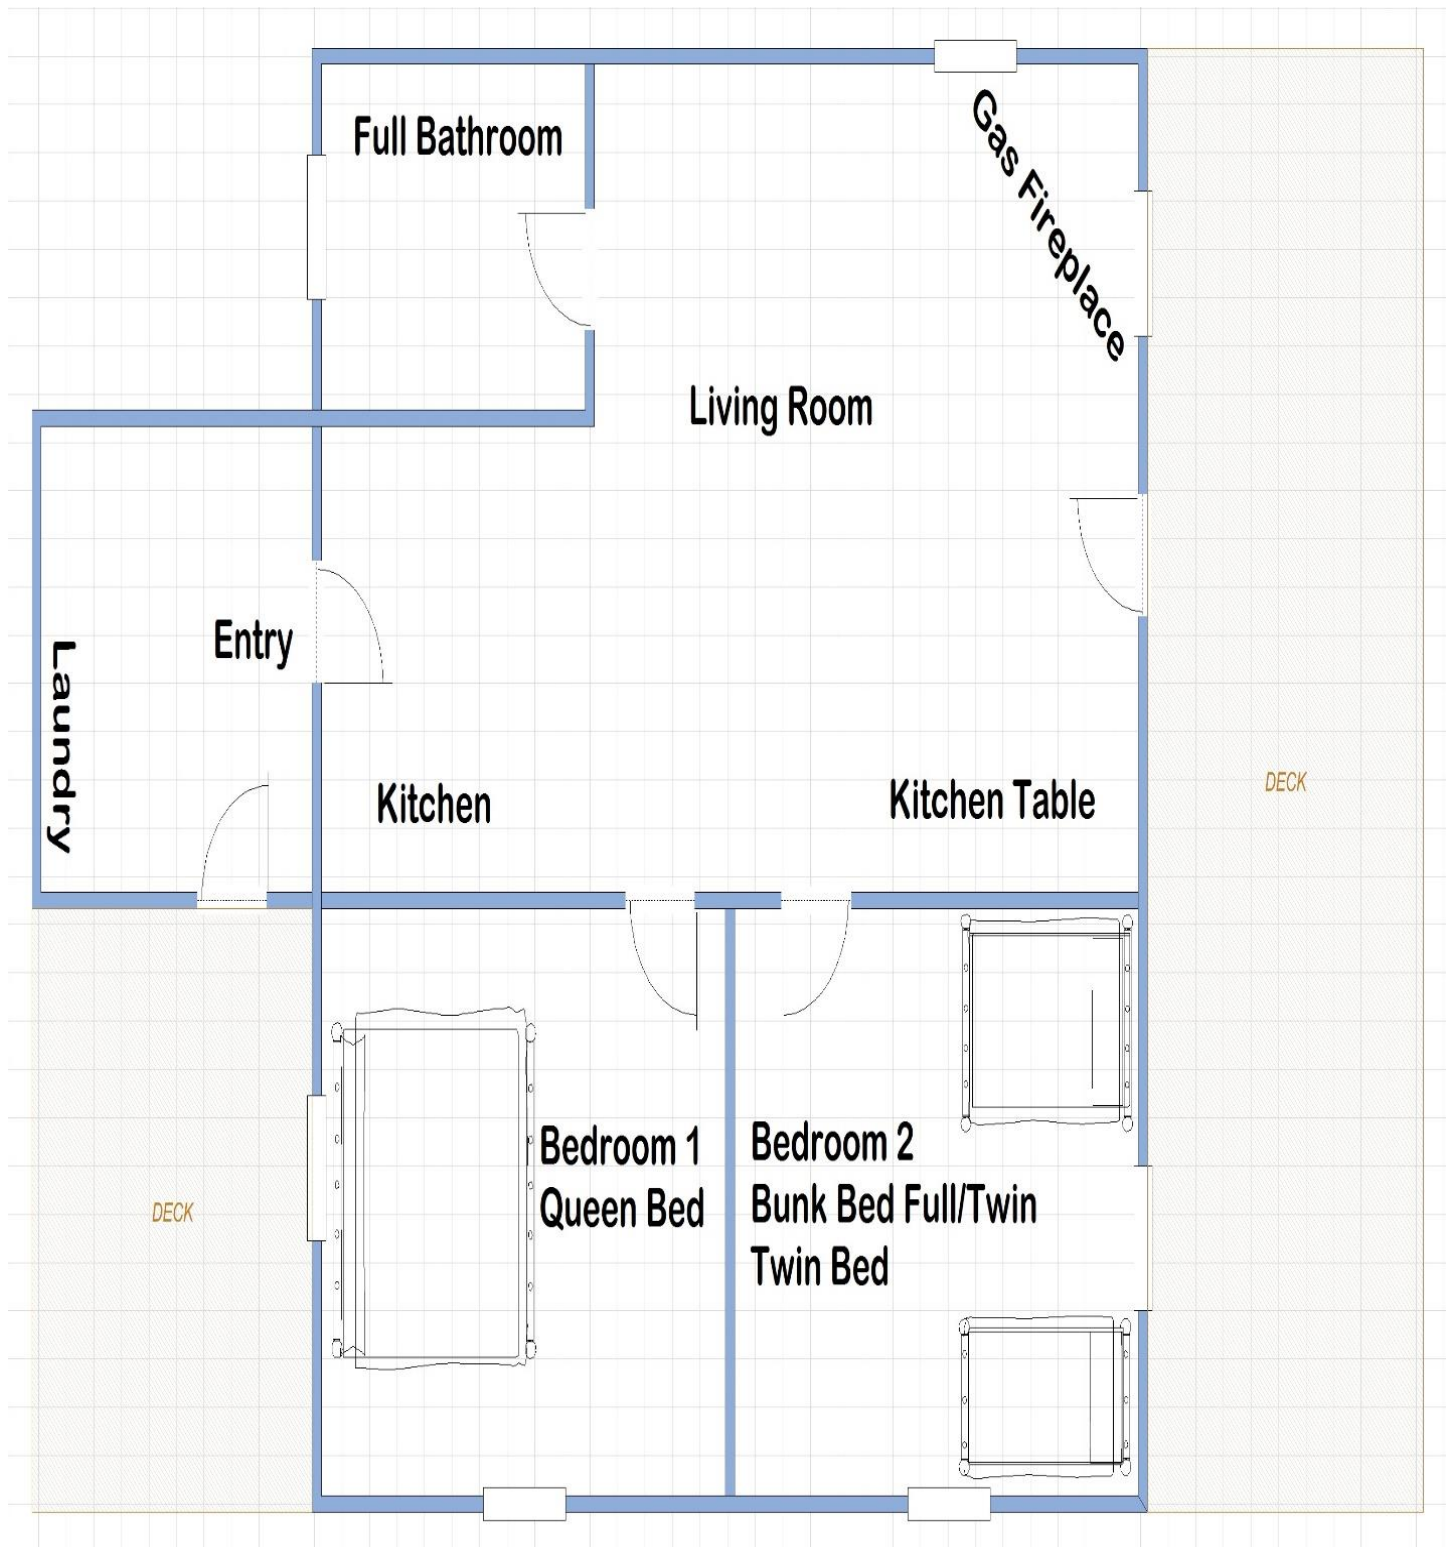

BEAVER LODGE

- ✓ **2 Bedrooms**
- ✓ **1 Full Bathroom**
- ✓ **Private Lake Home**
on 1.7 acres with 150' of lakeshore
- ✓ **Approx. 160' From The Water**
- ✓ **Sleeps 7 (Rate Based on 4)**
- ✓ **Satellite TV**
- ✓ **Gas Fireplace**
- ✓ **Air Conditioning**
- ✓ **Open Deck**
- ✓ **Full Kitchen**

What's In the Cabin?

Kitchen

- ✓ **Refrigerator**
- ✓ **Oven**
- ✓ **Microwave**
- ✓ **Coffee Maker**
- ✓ **Toaster**
- ✓ **Griddle**
- ✓ **Crock Pot**
- ✓ **Blender**

- ✓ **Pots & Pans**
- ✓ **Dishware**
- ✓ **Utensils**
- ✓ **Silverware**
- ✓ **Drinkware**
- ✓ **Bakeware**

Bedroom

- ✓ **Bed(s)**
- ✓ **Linens**
- ✓ **2 Pillows Per Head**
- ✓ **Dresser or Shelf**
- ✓ **Bedside Table(s)**

Living Room

- ✓ **Satellite TV**
- ✓ **Futon or Couch**
- ✓ **Chair(s)/Recliner(s)**
- ✓ **Coffee Table**

Bedroom 1 ~ Queen Bed

Bedroom 2 ~ Bunk Bed with Twin/Full & Twin Bed

Living Room ~ Futon

Sleeping for up to 7. Cabin rate based on 4.