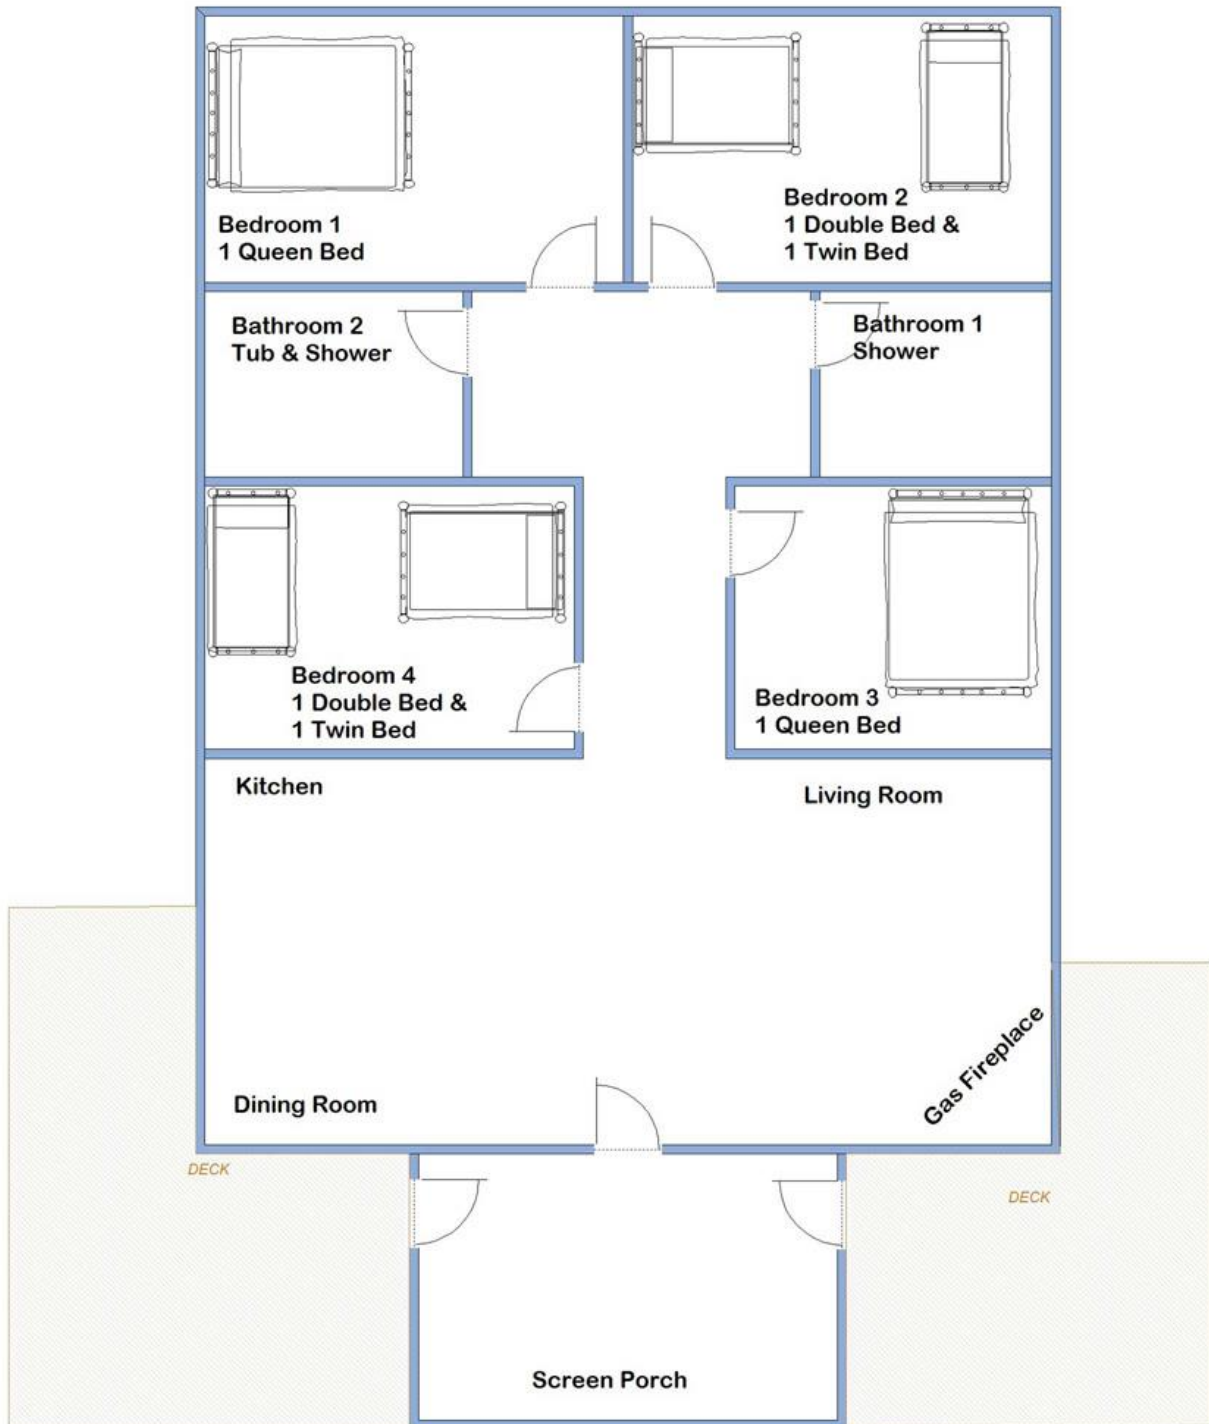

# **BEACHSIDE**

- ✓ **4 Bedrooms**
- ✓ **2 Bathrooms**  
**1 Full Bath 1 3/4 Bath**
- ✓ **Front Row Above The Beach**
- ✓ **Approx. 110' From The Water**
- ✓ **Sleeps 11 (Rate Based on 8)**
- ✓ **Satellite TV**
- ✓ **Gas Fireplace**
- ✓ **Central Air Conditioning**
- ✓ **Screen Porch & Open Deck**
- ✓ **Full Kitchen with Dishwasher**

## **What's In The Cabin?**

### **Bedroom**

- ✓ **Bed(s)**
- ✓ **Linens**
- ✓ **2 Pillows Per Head**
- ✓ **Dresser or Shelf**
- ✓ **Bedside Table(s)**

### **Living Room**

- ✓ **Satellite TV**
- ✓ **Futon or Couch**
- ✓ **Chair(s)/Recliner(s)**
- ✓ **Coffee Table**

**Bedroom 1 ~ Queen Bed**

**Bedroom 2 ~ Queen Bed**

**Bedroom 3 ~ Double & Twin Bed**

**Bedroom 4 ~ Double & Twin Bed**